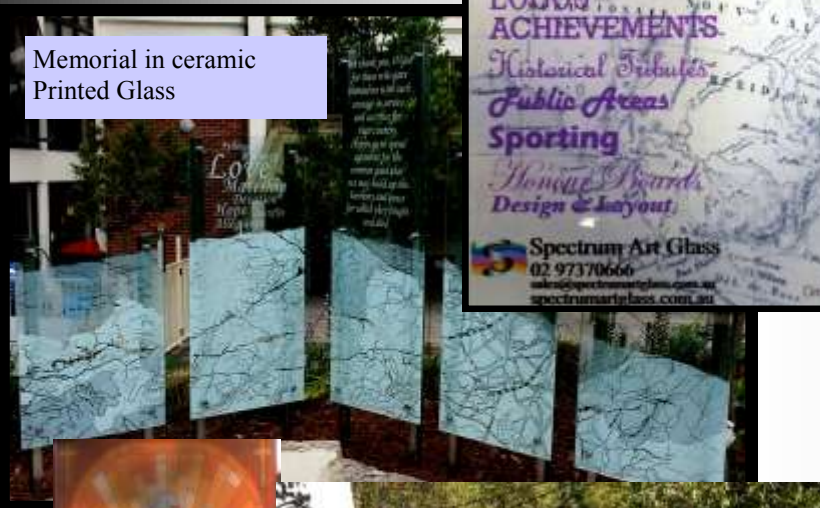

Ceramic Printed & Digitally Printed Glass

Ceramic Frit Printed
Single colour with a frost background
UV stable

Front entry's Single colour with frost
Black design various degree's of frost

Applications

- Architectural
- Corporate
- Domestic
- Front entry's
- Feature Windows,
- Churches
- Shower Screens,
- Privacy Screens,
- Lighting
- Sculptures
- External
- Splashbacks
- Cladding

Memorial in ceramic Printed Glass

Back Light Effects

Splashbacks & Cladding in digitally printed glass

Hyper Link Below

www.spectrumartglass.com.au

Specialists in Decorative Glass

Slumped Textural Glass, Sandblasted & Sealed
Decorative Laminating, Shattered Glass, Bent Glass
Splashbacks & Colour Back, Glass Signage & Hardware,
Stained Glass & Leadlights, Water Features & Sculptures.