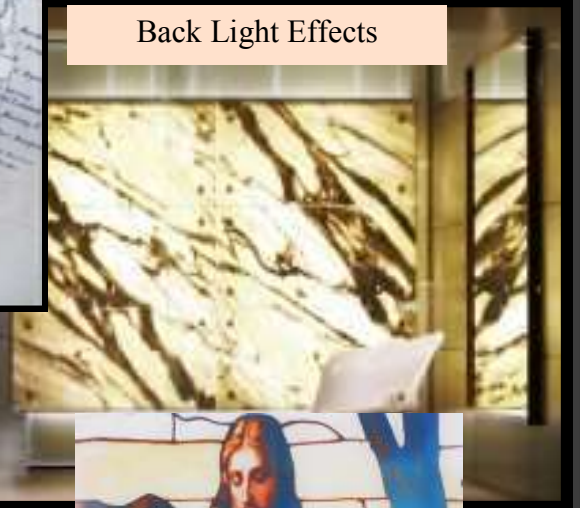

Ceramic Printed & Digitally Printed Glass

Ceramic Frit Printed
Single colour with a frost background
UV stable

Front entry's Single colour with frost
Black design various degree's of frost

Applications

- Architectural
- Corporate
- Domestic
- Front entry's
- Feature Windows,
- Churches
- Shower Screens,
- Privacy Screens,
- Lighting
- Sculptures
- External
- Splashbacks
- Cladding

Memorial in ceramic Printed Glass

Back Light Effects

Splashbacks & Cladding in digitally printed glass

Hyper Link Below

www.spectrumartglass.com.au

Specialists in Decorative Glass

Slumped Textural Glass, Sandblasted & Sealed
Decorative Laminating, Shattered Glass, Bent Glass
Splashbacks & Colour Back, Glass Signage & Hardware,
Stained Glass & Leadlights, Water Features & Sculptures.