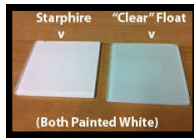

102 Adderley St {West}, Auburn 2144 NSW Australia

sales@spectrumartglass.com.au

www.spectrumartglass.com.au

COLOUR BACKED MIRROR BORDERS

or Natural Sandblasted Borders
Ideal for bathrooms & interior deco
Or back lit mirrors

Standard Colours

Metallics

Natural Sandblasted Borders

Options : To Face Or to Rear of Mirror
STANDARD COLOURS

- White
 - Black
 - Red
 - Grey
- Custom colours available upon request

STANDARD METALLICS

- Gold
 - Silver
- Custom metallics available upon request

EDGE PROCESSING OPTIONS

- Arrised Edge
- Polished Edge
- Bevelled Edge
20mm,25mm & 30mm

TYPES OF MIRROR

- 4mm & 6mm Clear Mirror
- 4mm & 6mm Starphire Mirror
- 4mm & 6mm Grey Mirror
- 4mm & 6mm Bronze Mirror
- 6mm Antique Mirror [Clear, Bronze & Grey]
- 6mm toughened Chromium mirror [Clear, Low Iron, Grey, Bronze,