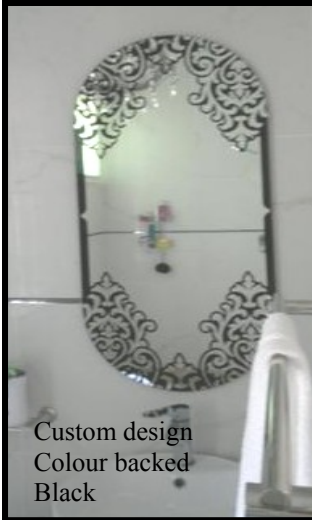

Email: sales@spectrumartglass.com.au
or fax your request to 02 97370699