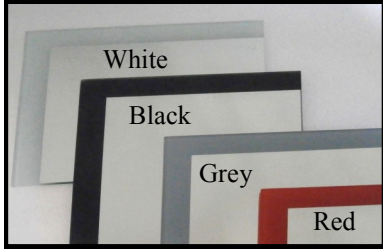

102 Adderley St {West}, Auburn 2144 NSW Australia

sales@spectrumartglass.com.au

www.spectrumartglass.com.au

COLOUR BACKED MIRROR BORDERS

or Natural Sandblasted Borders
Ideal for bathrooms & interior deco
Or back lit mirrors

Standard Colours

Metallics

Natural Sandblasted Borders

Options : To Face Or to Rear of Mirror
STANDARD COLOURS

- White
 - Black
 - Red
 - Grey
- Custom colours available upon request

STANDARD METALLICS

- Gold
 - Silver
- Custom metallics available upon request