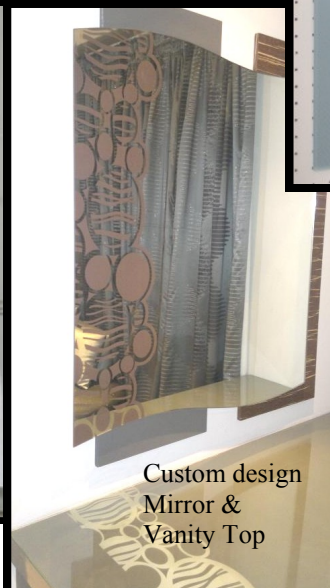

Email: sales@spectrumartglass.com.au
or fax your request to 02 97370699