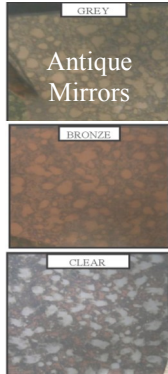

Email: sales@spectrumartglass.com.au
or fax your request to 02 97370699