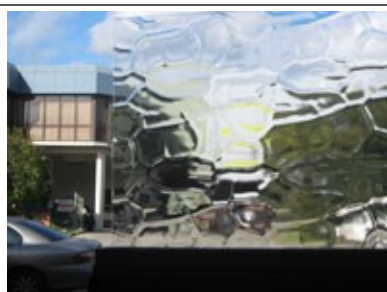

Flemish
Available in 4mm thickness
Can be toughened
Can be laminated

Narrowline
Available in 5mm suitable for win-
dows Doors & 8mm thickness suita-
ble for frameless screens
Can be toughened
Can be laminated

Glacier
Available in 5mm thickness
Can be toughened
Can be laminated

Laminated Rice Paper

Glue-Chip
Available in 3mm and 5mm thickness
and is also laminated
5mm can be toughened

Laminating with coloured float can create new effect
Colours available: Clear , Bronze, Grey, Green & Blue