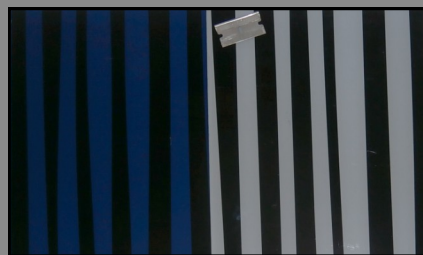

LAMINATED GLASS INLAY

Laminated Safety Coloured Glass in Clear, Obscure & Opaque Effects

Door Panels
Various Glass, Designs, resin & design colour

Club in Sydney
10.75mm
Textural Glass
With a red interlay

Design Options

4mm Narrow Reed
rough to inside
+ .75 white translucent
+ 4mm clear float

4mm broadline
rough to inside
+ .75 white interlayer
+ 4mm clear

Signage & Images

Clear glass with
White opaque [SLT.75]
Interlayer
Design gold

Starphire glass with
White opaque[SLT.75]
Interlayer

Mint Tinge

Closer To True
Colour
Recommended for all whites

**Architectural, Corporate
Club & Domestic**
Door panels, Front entries,
Screens, Skylights
Lighting, Windows,
Images
Corporate logos

GLASS OPTIONS
Clears, Starphire [Low Iron]
Tinted [Bronze, Grey, Green, Azuelite]
Mirror, Obscure Glass, &
Slumped Textural Glass

Unlimited Design Options
Large Resin Options
From: Clear Colour
Translucent
Semi Opaque to