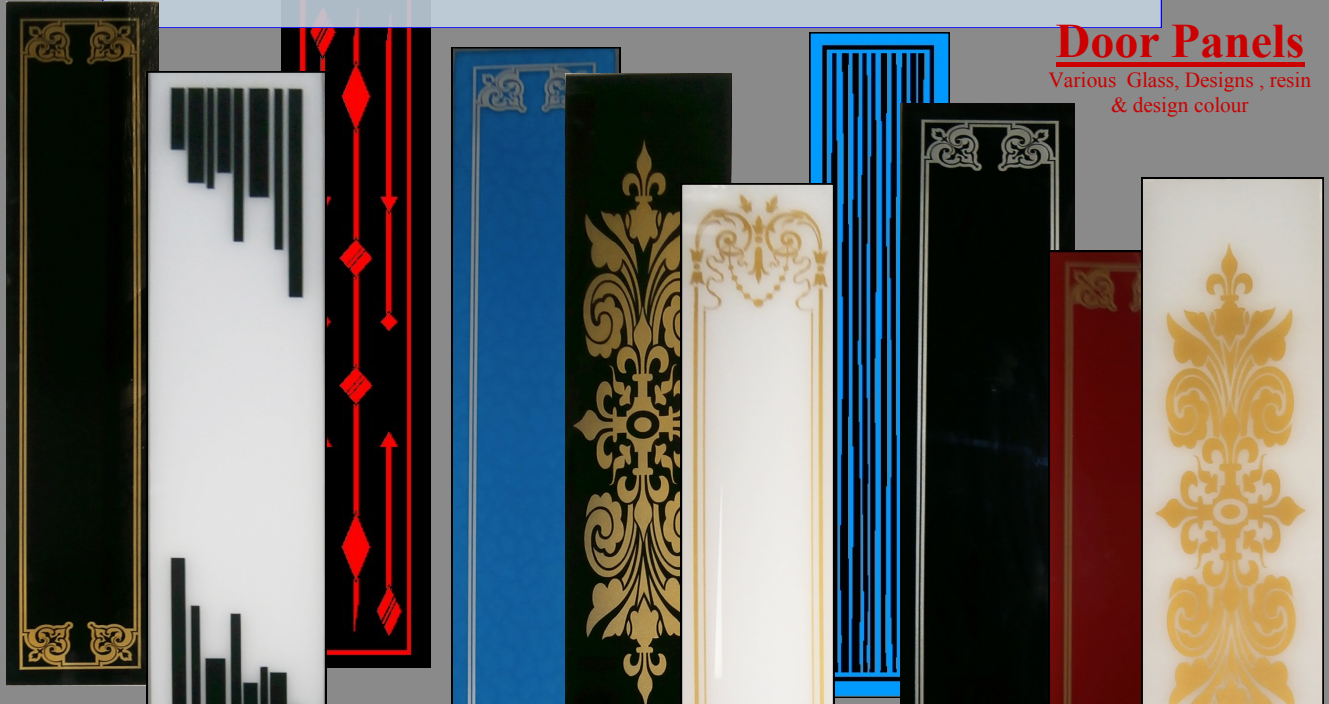

LAMINATED GLASS INLAY

Laminated Safety Coloured Glass in Clear, Obscure & Opaque Effects

Door Panels
Various Glass, Designs, resin & design colour

Club in Sydney
10.75mm
Textural Glass
With a red interlay

Design Options

4mm Narrow Reed
rough to inside
+ .75 white translucent
+ 4mm clear float

4mm broadline
rough to inside
+ .75 white interlayer
+ 4mm clear

Signage & Images

Clear glass with
White opaque [SLT.75]
Interlayer
Design gold

Starphire glass with
White opaque[SLT.75]
Interlayer

Mint Tinge

Closer To True
Colour
Recommended for all whites

**Architectural, Corporate
Club & Domestic**
Door panels, Front entries,
Screens, Skylights
Lighting, Windows,
Images
Corporate logos

GLASS OPTIONS
Clears, Starphire [Low Iron]
Tinted [Bronze, Grey, Green, Azuelite]
Mirror, Obscure Glass, &
Slumped Textural Glass

Unlimited Design Options
Large Resin Options
From: Clear Colour
Translucent
Semi Opaque to