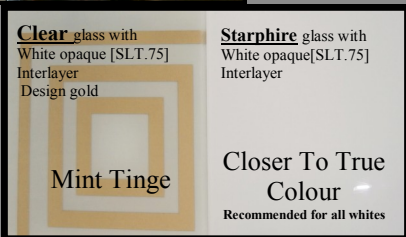

LAMINATED GLASS INLAY

Laminated Safety Coloured Glass in Clear, Obscure & Opaque Effects

Door Panels
Various Glass, Designs, resin & design colour

Club in Sydney
10.75mm
Textural Glass
With a red interlay

Design Options

4mm Narrow Reed
rough to inside
+ .75 white translucent
+ 4mm clear float

4mm broadline
rough to inside
+ .75 white interlayer
+ 4mm clear

Signage & Images

Clear glass with
White opaque [SLT.75]
Interlayer
Design gold

Starphire glass with
White opaque[SLT.75]
Interlayer

Mint Tinge

Closer To True
Colour
Recommended for all whites

**Architectural, Corporate
Club & Domestic**
Door panels, Front entries,
Screens, Skylights
Lighting, Windows,
Images
Corporate logos

GLASS OPTIONS
Clears, Starphire [Low Iron]
Tinted [Bronze, Grey, Green, Azuelite]
Mirror, Obscure Glass, &
Slumped Textural Glass

Unlimited Design Options
Large Resin Options
From: Clear Colour
Translucent
Semi Opaque to